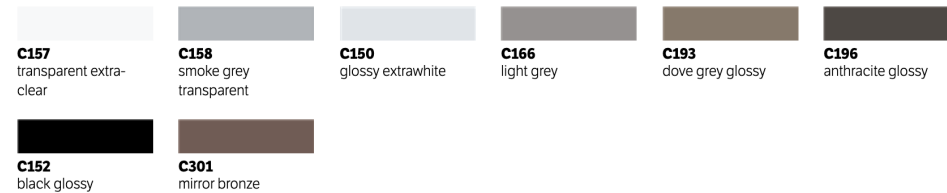

FINISHES

Frame

Metal

Top

Velvet anti-scratch lacquered glass

Glass gloss

Supermarble

CHIC 08.40

L: 31.9" (81 cm)
W: 15.4" (39 cm)
H: 29.5" (75 cm)

MATERIALS:

- Metal
- Velvet anti-scratch lacquered glass
- Glass gloss
- Supermarble