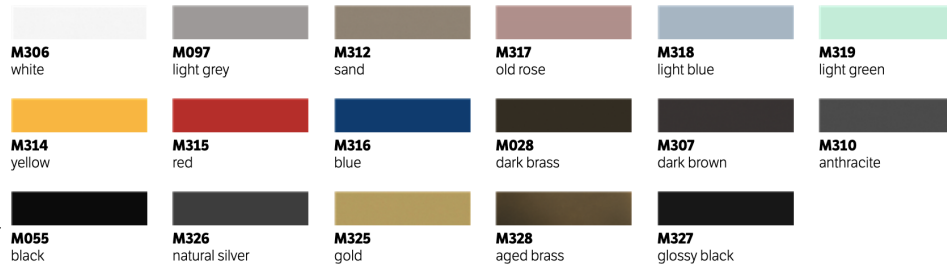

FINISHES

Frame

Metal

Top

Velvet anti-scratch lacquered glass

Glass gloss

Supermarble

CHIC 08.40

L: 31.9" (81 cm)
W: 15.4" (39 cm)
H: 29.5" (75 cm)

MATERIALS:

- Metal
- Velvet anti-scratch lacquered glass
- Glass gloss
- Supermarble