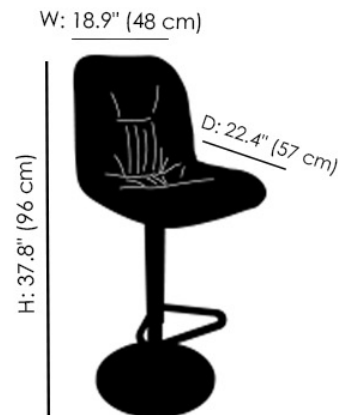

FINISHES

Upholstery Finish - Nabuk/EcoLeather

Frame Finish - Metal

Lift Piston Finish - Metal

MATERIALS

- Waterproof Nabuk
- Eco Leather
- Metal

Chantal Adjustable Bar Stool

The Chantal adjustable bar stool quick ship version by Bontempi Casa is an ideal addition to your modern bar area or kitchen. The chic structure features an upholstered seat with curved corners, an adjustable metal base, and round base plate. The Chantal adjustable bar stool is available in Anthracite eco-leather and Anthracite Waterproof Nabuk.

Low Position Bar Stool