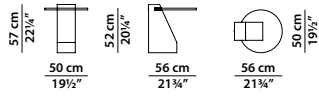

Wooden crate equipped with two sensors to check for any damage during transport. (Refer to "Important information").

55 x 70 h50

Tavolino. Small table.

Rosso Lepanto Hidro
Hidro Rosso Lepanto

56 x 50 h57

Tavolino. Small table.

Bianco Gioia opaco
matte Bianco Gioia

116 x 110 h24

Tavolino. Small table.

Bianco Gioia opaco
matte Bianco Gioia