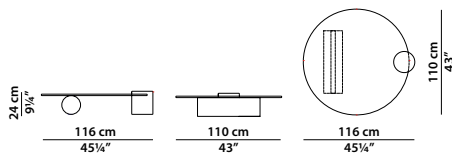

Wooden crate equipped with two sensors to check for any damage during transport. (Refer to "Important information").

55 x 70 h50

Tavolino. Small table.

Rosso Lepanto Hidro
Hidro Rosso Lepanto

56 x 50 h57

Tavolino. Small table.

Bianco Gioia opaco
matte Bianco Gioia

116 x 110 h24

Tavolino. Small table.

Bianco Gioia opaco
matte Bianco Gioia