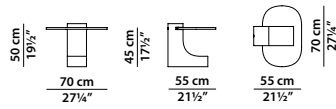

Cassa in legno dotata di due sensori per verifica di eventuali danni durante il trasporto. (Fare riferimento a "Avvertenze importanti").

Base in **solid matte Bianco Gioia marble or Hidro Rosso Lepanto marble, according to the size (please refer to the technical drawings)**, with water-repellent protective oil, with brass-varnished metal inserts (55 x 70 h50 and 56 x 50 h57 only). Fused glass top carried out with a particular technique aimed to obtain imperfect surfaces.

Wooden crate equipped with two sensors to check for any damage during transport. (Refer to "Important information").

55 x 70 h50

Tavolino. Small table.

Rosso Lepanto Hidro
Hidro Rosso Lepanto

56 x 50 h57

Tavolino. Small table.