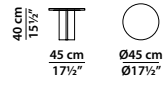

Wooden crate equipped with two sensors to check for any damage during transport. (Refer to "Important Notes").

Ø45 h40

Tavolino. Small table.

Ø70 h32

Tavolino. Small table.

Ø90 h25

Tavolino. Small table.