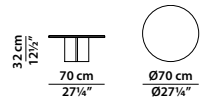

Wooden crate equipped with two sensors to check for any damage during transport. (Refer to "Important Notes").

Ø45 h40

Tavolino. Small table.

Ø70 h32

Tavolino. Small table.

Ø90 h25

Tavolino. Small table.