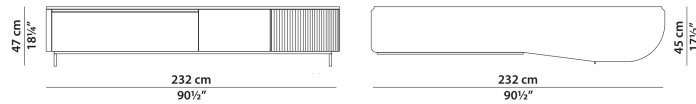

225 x 46 h87

Mobile basso. Low cabinet.

280 x 46 h87

Mobile basso. Low cabinet.

232 x 45 h47

Mobile Tv.

Ripiani interni in cristallo fumé spessore 8mm.

Tv cabinet.

Inner smoked extra clear glass shelves, 8 mm thickness.

323 x 45 h47

Mobile Tv.

Ripiani interni in cristallo fumé spessore 8mm.

Tv cabinet.

Inner smoked extra clear glass shelves, 8 mm thickness.

90 x 60 h167