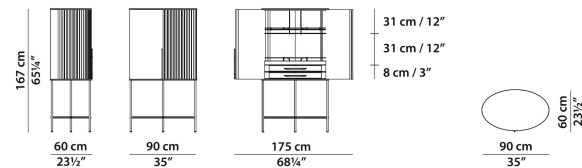

90 x 60 h167

Mobile bar. Bar cabinet.

Schienale esterno rivestito nella stessa tipologia di pelle e colore dell'anta liscia. Piano d'appoggio e schienale interno rivestito in pelle.

Ripiano a vista in vetro extra chiaro, spessore 8mm, con ring in ottone brunito e piano estraibile in vetro extra chiaro fumé spessore 8mm.

Illuminazione interna tramite sensore di apertura anta. Due barre da tre led ciascuna, 2 W per led, 2700 K - alimentatore 15W-24V.

External back covered with the same kind and colour leather of the plain shutter. Inner leather-covered support and back.

Visible shelf in extra clear glass, 8 mm thickness, with burnished brass ring and extractable support in smoked extra clear glass, 8 mm thickness.

Interior lighting through door opening sensor. Two bars with three led each, 2W each led, 2700 K - 15W/24V power supply.