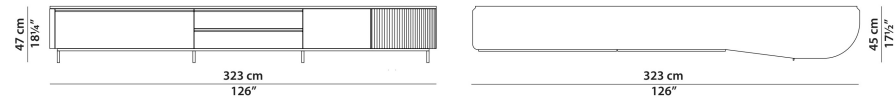

225 x 46 h87

Mobile basso. Low cabinet.

280 x 46 h87

Mobile basso. Low cabinet.

232 x 45 h47

Mobile Tv.

Ripiani interni in cristallo fumé spessore 8mm.

Tv cabinet.

Inner smoked extra clear glass shelves, 8 mm thickness.

323 x 45 h47

Mobile Tv.

Ripiani interni in cristallo fumé spessore 8mm.

Tv cabinet.

Inner smoked extra clear glass shelves, 8 mm thickness.

90 x 60 h167