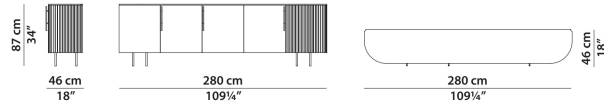

225 x 46 h87

Mobile basso. Low cabinet.

280 x 46 h87

Mobile basso. Low cabinet.

232 x 45 h47

Mobile Tv.

Ripiani interni in cristallo fumé spessore 8mm.

Tv cabinet.

Inner smoked extra clear glass shelves, 8 mm thickness.

323 x 45 h47

Mobile Tv.

Ripiani interni in cristallo fumé spessore 8mm.

Tv cabinet.

Inner smoked extra clear glass shelves, 8 mm thickness.

90 x 60 h167