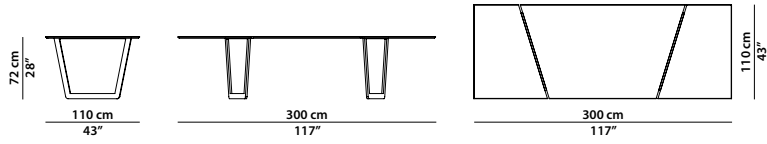

Wooden crate equipped with two sensors to check for any damage during transport. (Refer to "Important information").

250 x 110 h72

Tavolo. Table.

300 x 110 h72

Tavolo. Table.

506 x 110 h72

Tavolo. Table.