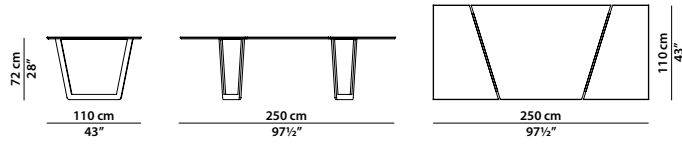

Wooden crate equipped with two sensors to check for any damage during transport. (Refer to "Important information").

250 x 110 h72

Tavolo. Table.

300 x 110 h72

Tavolo. Table.

506 x 110 h72

Tavolo. Table.