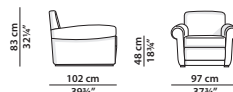

The piping is available on request in the other leather shades indicated in the catalogue.

97 x 102 h83 cm – 37¾ x 39¾ h32¼"

Poltrona. Armchair.

48 x 48 cm – 18¾ x 18¾"

Cuscino in piuma d'oca lavata e sterilizzata.