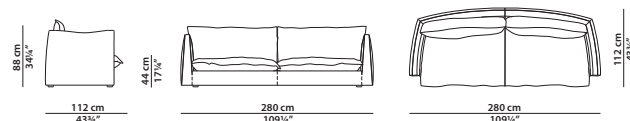

Feet: feet in walnut-stained beech.

Upholstery: leather upholstery with sharp edge stitching.

Available in soft leathers only.

130 x 112 h88 cm - 50³/₄ x 43³/₄ h34¹/₄"

Poltrona. Armchair.

230 x 112 h88 cm - 89³/₄ x 43³/₄ h34¹/₄"

Divano. Sofa.

280 x 112 h88 cm - 109¹/₄ x 43³/₄ h34¹/₄"

Divano. Sofa.

330 x 112 h88 cm - 128³/₄ x 43³/₄ h34¹/₄"

Divano. Sofa.