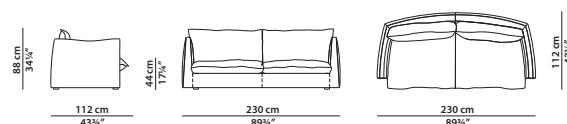

Feet: feet in walnut-stained beech.

Upholstery: leather upholstery with sharp edge stitching.

Available in soft leathers only.

130 x 112 h88 cm - 50³/₄ x 43³/₄ h34¹/₄"

Poltrona. Armchair.

230 x 112 h88 cm - 89³/₄ x 43³/₄ h34¹/₄"

Divano. Sofa.

280 x 112 h88 cm - 109¹/₄ x 43³/₄ h34¹/₄"

Divano. Sofa.

330 x 112 h88 cm - 128³/₄ x 43³/₄ h34¹/₄"

Divano. Sofa.