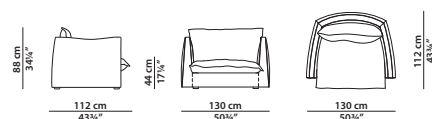

Feet: feet in walnut-stained beech.

Upholstery: leather upholstery with sharp edge stitching.

Available in soft leathers only.

130 x 112 h88 cm - 50³/₄ x 43³/₄ h34¹/₄"

Poltrona. Armchair.

230 x 112 h88 cm - 89³/₄ x 43³/₄ h34¹/₄"

Divano. Sofa.

280 x 112 h88 cm - 109¹/₄ x 43³/₄ h34¹/₄"

Divano. Sofa.

330 x 112 h88 cm - 128³/₄ x 43³/₄ h34¹/₄"

Divano. Sofa.