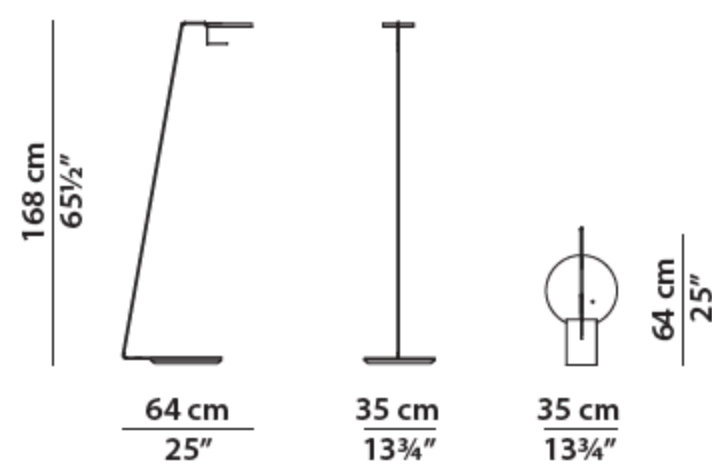

BLADE

Baxter P.

Geode

Led lamp with antiqued brass frame. **Base in glossy Geode quartzite .**

35 x 64 h168 | 0,60 m³

Lampada da terra. Floor lamp.

8W LED - Class 1, IP 20 - 800 lumens.