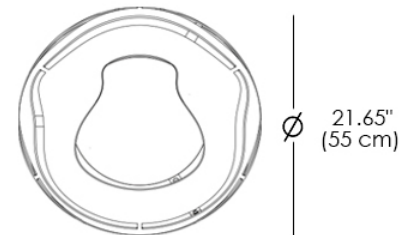

Tree Series C Ceiling Lamp

Designer - Werner Aisslinger

FINISHES

Aluminum Outer Lampshade - Metal

Matte White

Matte Black

Aluminum Interior Lampshade - Metal

Matte White

- Metal

Tree C50 LED / HALO

Ceiling lamp, organic design, aluminum shade. Direct and reflected light. Available in textured monochromatic white or black matte finishes, and textured two-toned matte black and white with gold interior.