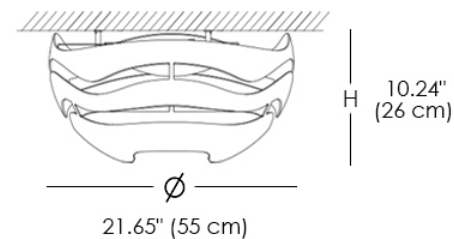

- Metal

Tree C50 LED / HALO

Ceiling lamp, organic design, aluminum shade. Direct and reflected light. Available in textured monochromatic white or black matte finishes, and textured two-toned matte black and white with gold interior.