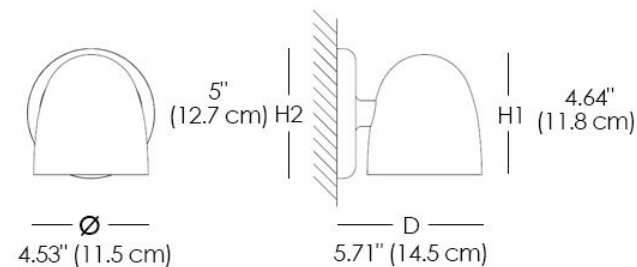

Speers Outdoor W1

Outdoor LED lamp available for wall (Speers Outdoor W1). The wall lamp gives adjustable direct light and is sold in solid matte white and matte black. The wall model is equipped with a LED light source with a glass lens that focuses the light and enhances its luminous efficiency. This is a UL Certified Lamp.