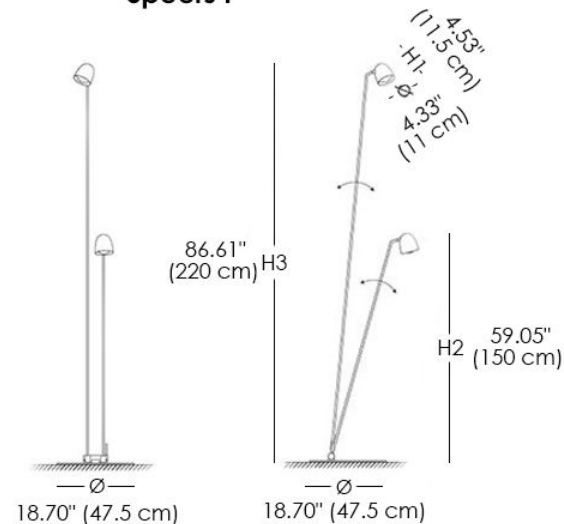

### LIGHT SOURCES

LED: 2 x 7W  
Luminaire flux: 1080lm  
Temperature: 2700K  
CRI: ≥90  
Voltage: 110V

### MATERIALS

- Metal
- Glass

Speers F

Floor lamp features a double shaft and two heads, both adjustable. The light source is a high-luminance LED bulb, which includes a glass lens that concentrates the light and enhances its output.