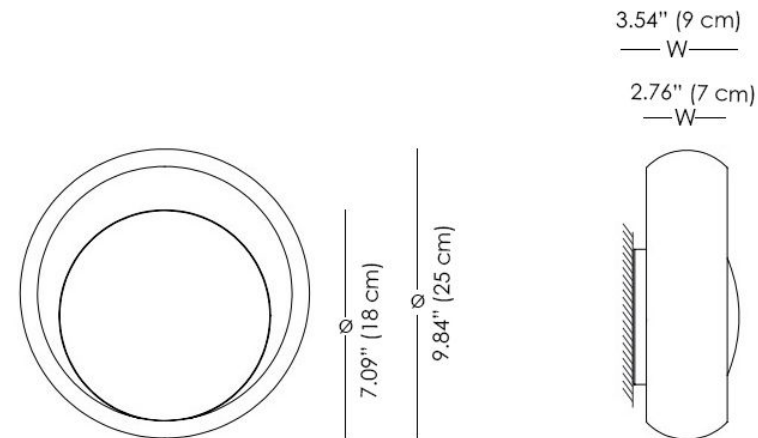

LED: 2 x 6W (E14)

Fluorescent max: 2 x 12W (E14)

Voltage: 110V

CERTIFICATIONS

MATERIALS

- Metal
- Glass

Ring W

The Ring collection is based on a 25 cm ring that contains a LED light with a 18 cm glass diffuser, creating a space that gives the lamps a visually light look.
This is a UL Certified Lamp.