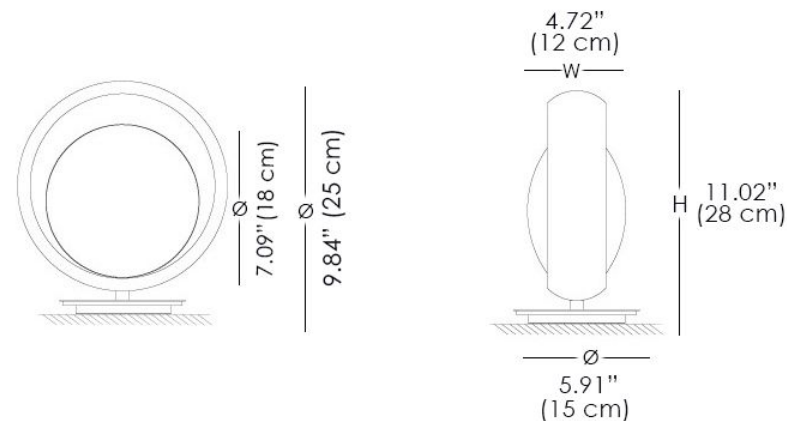

LED: 2 x 6W (E14)

Fluorescent Max: 2 x 12W (E14)

Voltage: 110V

CERTIFICATIONS

MATERIALS

- Metal
- Glass

Ring T

The Ring collection is based on a 25 cm ring that contains a LED light with a 18 cm glass diffuser, creating a space that gives the lamps a visually light look. This is a UL Certified lamp.