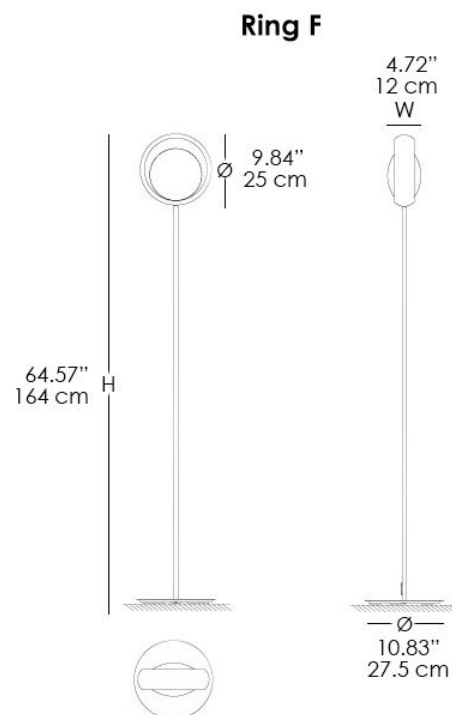

LED: 2 x 6W (E14)

Fluorescent max: 2 x 12W (E14)

Voltage: 110V

CERTIFICATIONS

MATERIALS

- Metal
- Glass

The Ring collection is based on a 25 cm ring with a 18 cm glass diffuser, creating a space that gives the lamps a visually light look. The high diffusion capacity of the glass guarantees excellent light quality and greater visual comfort. Ring is available in different finishes, including white, black, and brass. The collection is available in floor version.
This is a UL Certified Lamp.