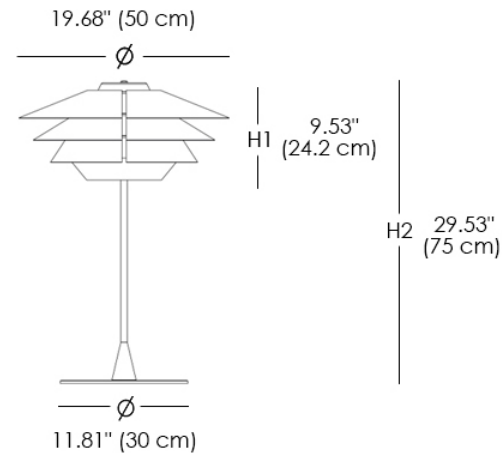

Overlay T50

Floor lamp in blown glass equipped with three detachable conical reflectors, making it possible to adjust the lighting effect as desired. This is a UL Certified Lamp.