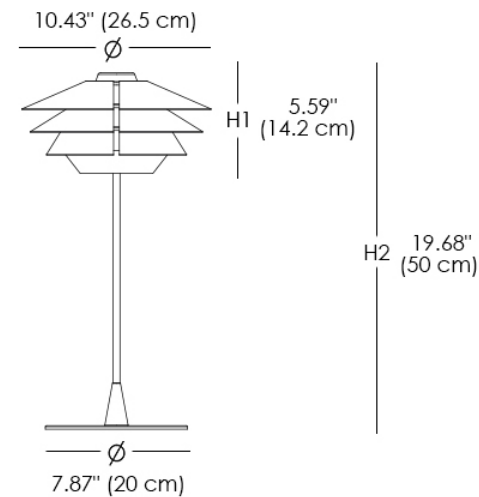

- Metal
- Glass
- Fabric

Overlay T25

Blown glass table lamp equipped with three detachable conical reflectors, making it possible to adjust the lighting effect as desired.

This is a UL Certified lamp.