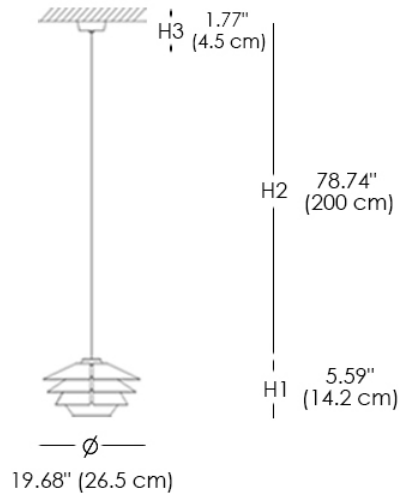

- Metal
- Glass
- Fabric

Overlay S25

4" (10 cm)
∅

Blown glass suspension lamp equipped with three detachable conical reflectors, making it possible to adjust the lighting effect as desired.

This is a UL Certified lamp.