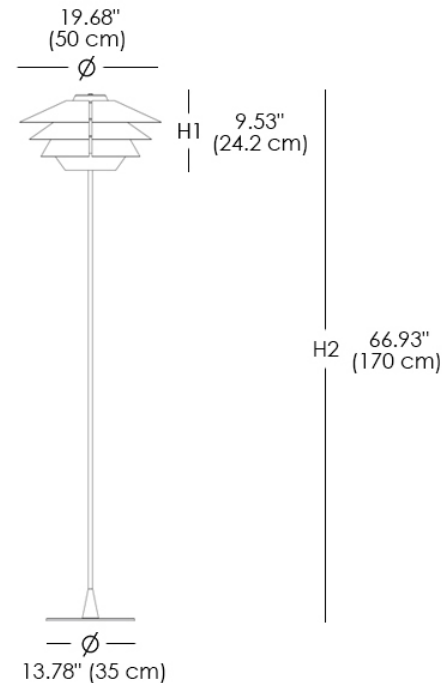

Dark Blue Clear Blue Matte Beige

Yellow Gray Matte Beige

Cable Finish - Metal

Gray

ELECTRICAL INFORMATION

LED 13W (E26)

Fluo. max: 20W (E26)

CERTIFICATIONS

MATERIALS

- Metal
- Glass

Overlay F

Blown glass floor lamp equipped with three detachable conical reflectors, making it possible to adjust the lighting effect as desired. The glass with a cognac-colored finish, is combined with reflectors in matte beige, copper, gray-beige and yellow. The glass with a gray finish comes with reflectors in beige, dark blue and light blue, all of them matte. Gray textile cable. This is a UL Certified lamp.