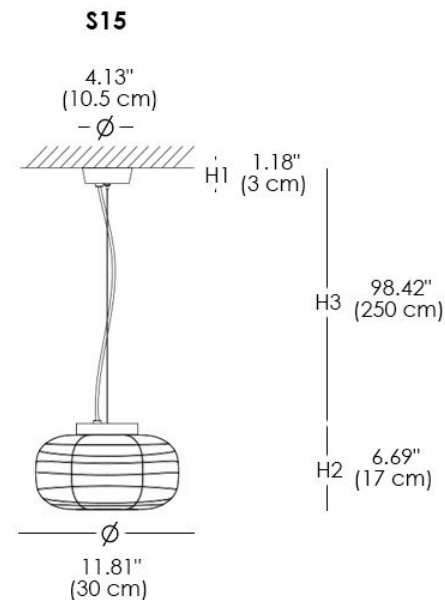

Misko S15 Walnut Suspended Lamp (Quick Ship)

Designer - Stone Designs

FINISHES

Disc Finish - Wood

Natural Walnut

Diffuser Finish - Glass

Matte White

Cable Finish - Fabric

Black

LIGHT SOURCES

LED bulb 10W base E26
Fluorescent/CFL bulb max. 11W base E26
Incandescent max. 60W base E26

CERTIFICATIONS MATERIALS

- Glass
- Wood
- Fabric

Japanese-inspired single or multiple suspension lamp, all of them created around a disc that houses the light source (E26). This disc is available in a walnut finish, which supports the textured blown-glass diffuser that comes in an opal matte white finish. The single-unit suspension lamps have one glass diffuser and available in size (S15). Black textile cable. This is a UL Certified Lamp.