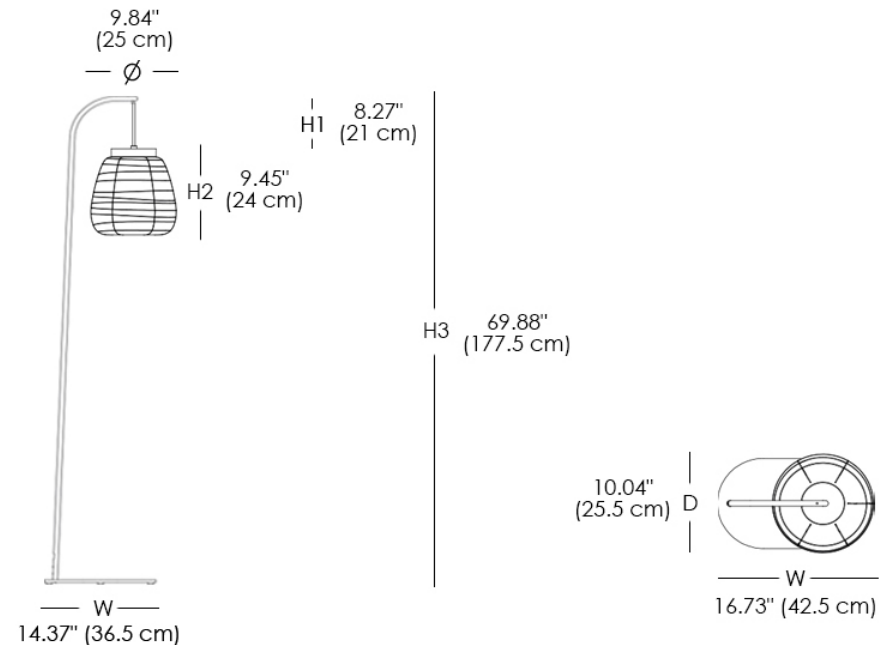

CERTIFICATIONS

MATERIALS

- Metal
- Glass
- Wood
- Fabric

Misko F25

Japanese-inspired floor lamp, available in size (F25), they are created around a disc housing the light source (E26). Metallic base and shaft painted matte black. Black textile cable. Dimmer. This is a UL Certified lamp.