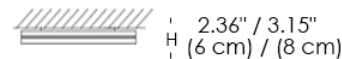

CERTIFICATIONS

MATERIALS

- Metal

Large ceiling and wall lamp consisting of two concentric and opposing aluminum hoops that make up a short, circular lighting body. Life Hole is available in matte white, matte black, copper, gold and polished aluminum finishes. This is an UL Certified Lamp.

C/W60

∅
23.62" (60 cm)

C/W90

∅
35.43" (90 cm)

C/W120

∅
47.24" (120 cm)

LIGHT SOURCES

Life Hole C/W 60