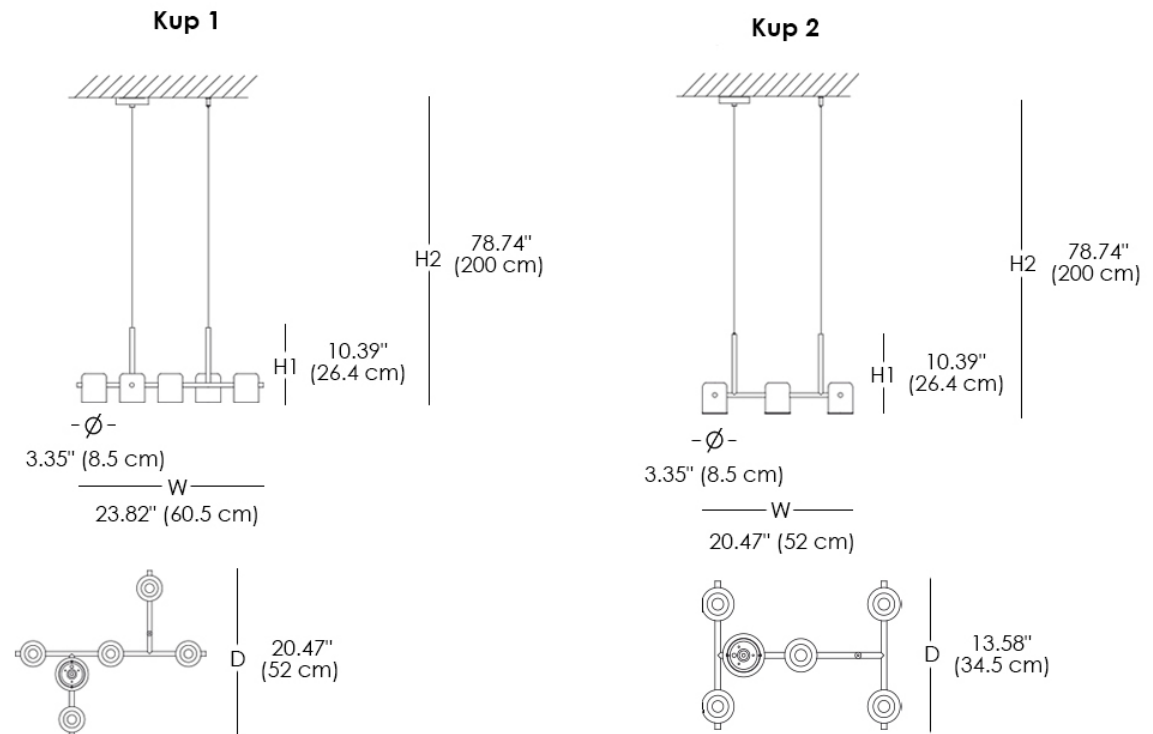

LED bulb: 5 x 8W

Luminaire flux: 2800lm

Color temperature: 2700K

CRI: ≥90

Voltage: 110V

CERTIFICATIONS

MATERIALS

- Metal

Adjustable modular suspension LED system that allows for multiple arrangements. Marketed in two standard formats: Kup 1 and Kup 2. Each lamp consists of five adjustable light bodies offering direct light.