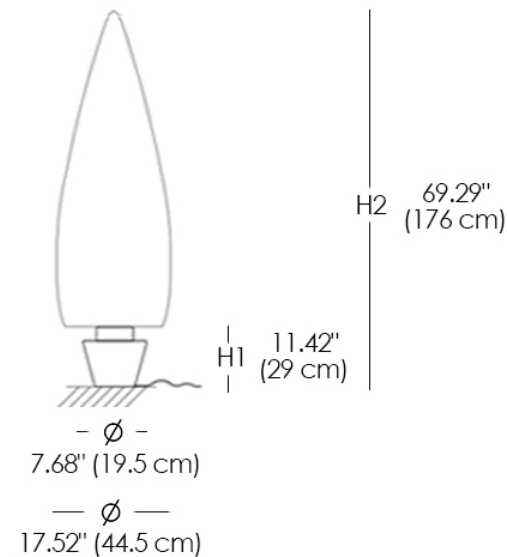

Kanpazar 150C Outdoor Floor Lamp

Designer - Jon Santacoloma

FINISHES

Structure Finish - Metal

Opal white

Base Finish - Concrete

Gray

ELECTRICAL INFORMATION

Kanpazar 150C LED:

LED bulb: 4 x 12W
Luminaire flux: 8304lm
Milliampere: 350mA
Color temperature: 3000K
CRI: ≥90
Voltage: 110V

Kanpazar 150C FLUO 2G11:

Fluorescent 55W base 2G11 qty 2

Kanpazar 150C FLUO 2G11:

Fluorescent 21W base G5 qty 2
LED bulb 10W base G5 qty 2

CERTIFICATIONS

MATERIALS

- Metal
- Concrete

Kanpazar 150C

Kanpazar 150C, which has a concrete base, is portable and has a maximum wiring connection of 11.5 feet. Kanpazar 150 is also available in an additional version D made from a stainless steel base that is secured to the ground with the connection provided. This is a UL Certified lamp.