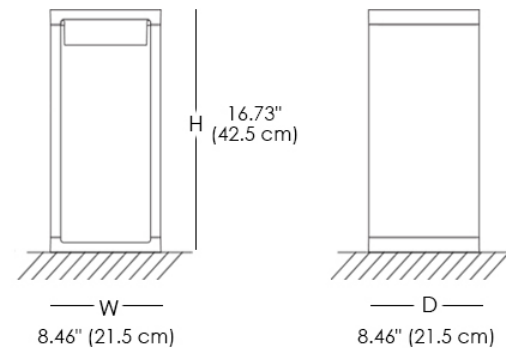

LIGHT SOURCES

LED: 16W
Lumens: 1520lm
Color temperature: 2700K
CRI: ≥90
Voltage: 110V

CERTIFICATIONS

MATERIALS

- Metal
- Glass

Frame S

An outdoor low-level luminaire shaped like a hollow rectangular prism with rounded edges. Frame's body is made from aluminum, the diffuser from pressed glass.