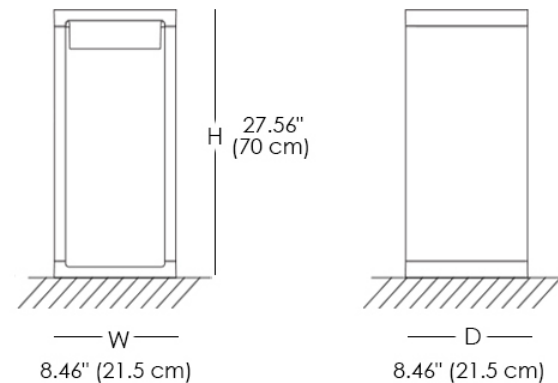

LIGHT SOURCES

LED: 16W
Lumens: 1520lm
Color temperature: 2700K
CRI: ≥90
Voltage: 110V

CERTIFICATIONS

MATERIALS

- Metal
- Glass

Frame M

An outdoor low-level luminaire shaped like a hollow rectangular prism with rounded edges. Frame's body is made from aluminum, the diffuser from pressed glass.