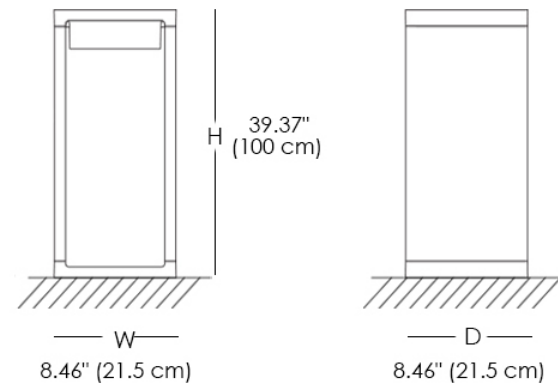

### MATERIALS

- Metal
- Glass

Frame L

An outdoor low-level luminaire shaped like a hollow rectangular prism with rounded edges. Frame's body is made from aluminum, the diffuser from pressed glass.

This is a UL Certified Lamp.