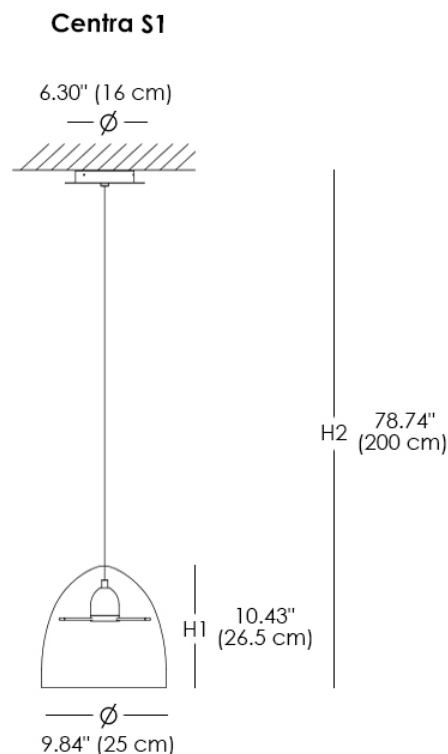

Centra S1 In Transparent - Black Shade Suspended Lamp (Quick Ship)

Designer - David Abad

FINISHES

Finish - Glass

Transparent

Structure Finish - Metal

Matte Black

Cable Finish - Textile

Black

LIGHT SOURCES

LED: max.11W (E26)
Inc. vintage: 60W (E26)

MATERIALS

- Metal
- Glass
- Textile

Suspension lamp with a metallic structure and blown glass shade. Transparent shade, matte black structure and black textile cable. Available in size (Centra) and with one shade (S1).