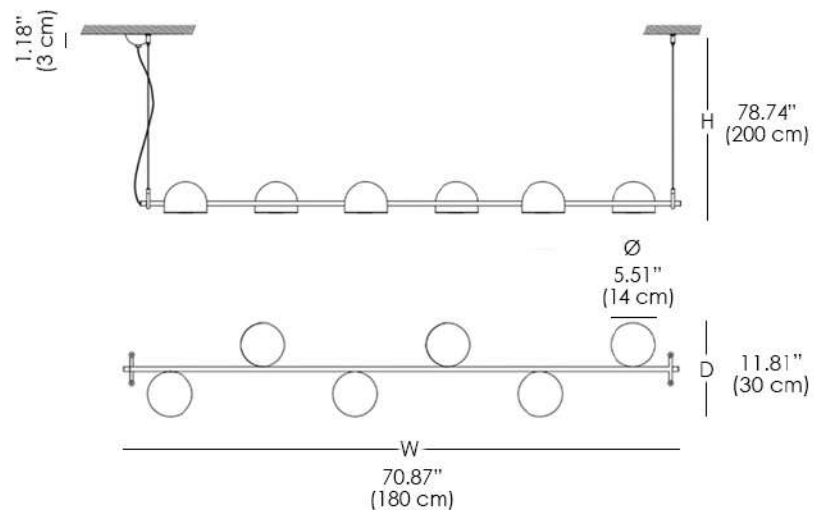

### MATERIALS

Metal

LED suspension lamp made with half-sphere shades, available as vertical (S) or horizontal (SH). Bowee S is available with either one shade (S1) or two shades (S2).