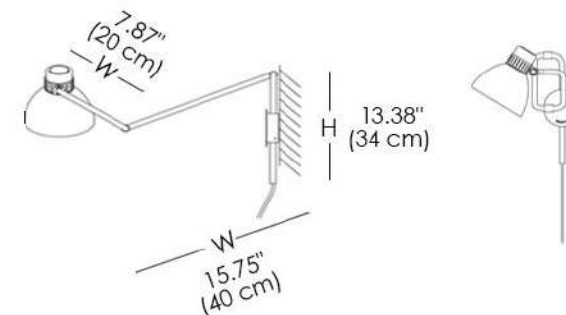

### W20 PLUG-IN

Articulated wall lamp designed in the late 70s in the style of the English school. The simplicity of its forms is reflected in its friction swivel joints and aluminum shade. Finishes: matte black, matte red or satin beige. Shade with a satin white interior.