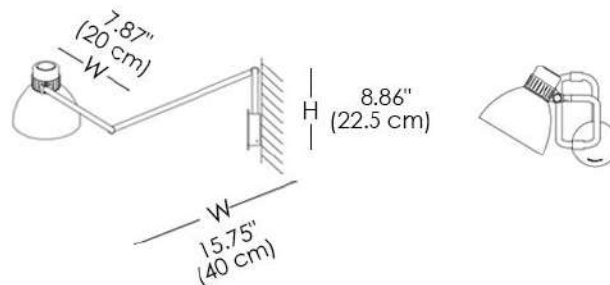

Blux System W20 Wall Lamp

Designer - Werner Aisslinger

FINISHES

Finish - Metal

Matte Beige

Matte Brass

Matte Copper

Matte Red

Matte Black

Interior Finish

Satin White

LIGHT SOURCES

LED: 11W (E26)

FLUO. CFL MAX: 13W (E26)

INC. MAX: 60W (E26)

CERTIFICATIONS

MATERIALS

- Metal

Blux System W20