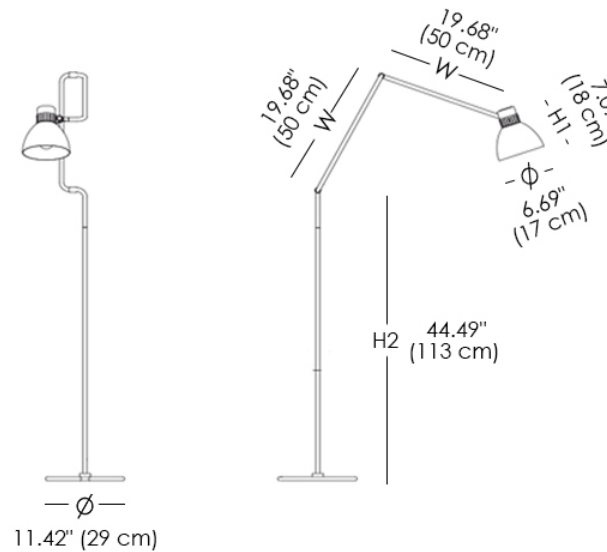

Blux System F50 Floor Lamp

Designer - Werner Aisslinger

FINISHES

Lamp Finish - Metal

Matte Beige

Matte Brass

Matte Copper

Matte Red

Matte Black

Interior Finish

Satin White

LIGHT SOURCES

LED: 10W (E26)
Fluo. max: 11W (E26)

CERTIFICATIONS

MATERIALS

- Metal

Articulated floor lamp designed in the late 70s in the style of the English school. The simplicity of its forms is reflected in its friction swivel joints and aluminum shade.

This is a UL Certified Lamp.