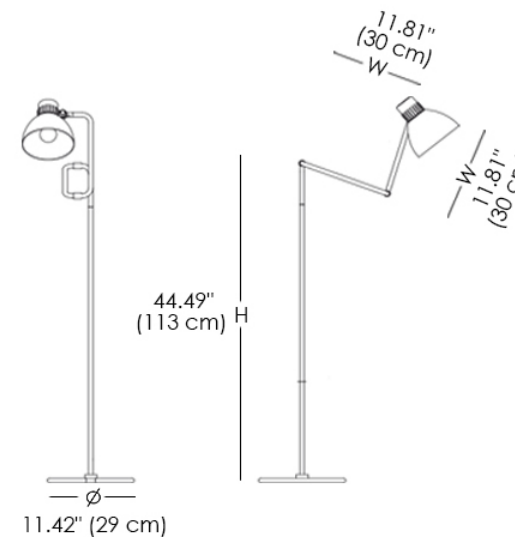

Matte Black

Interior Finish

Satin White

LIGHT SOURCES

LED: 10W (E26)
Fluo. max: 11W (E26)

CERTIFICATIONS

MATERIALS

- Metal