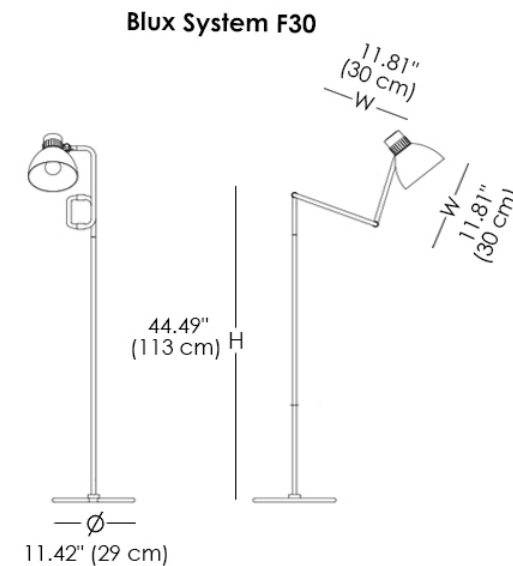

LED: 10W (E26)

Fluo. max: 11W (E26)

CERTIFICATIONS

MATERIALS

- Metal

Articulated floor lamp designed in the late 70s in the style of the English school. The simplicity of its forms is reflected in its friction swivel joints and aluminum shade. Finish: matte black and the inside of the shade in satin white. This is a UL Certified lamp.