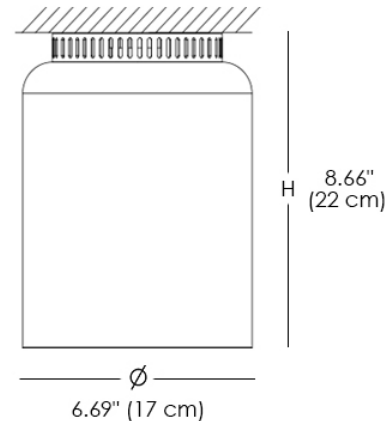

Aspen C17A Ceiling Lamp

Designer - Werner Aisslinger

FINISHES

Lamp Shade - Lacquer

Ring Finish - Lacquer

LIGHT SOURCES

LED: 15W (E26)

Fluo. CFL max: 30W (E26)

Inc. max: 70W (E26)

CERTIFICATIONS

MATERIALS

- Metal
- Lacquer

Aspen C17A

Direct and diffused light ceiling lamp. Matte lacquered finishes, with different combinations: aqua, black, brass, clear turquoise, gray, lemon, limestone, mango, merlot, river, rose, sea, snow and terracota. This is a UL Certified Lamp.