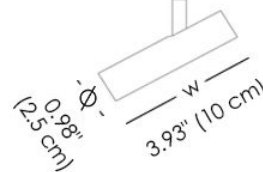

CERTIFICATION

MATERIALS

- Metal

Anvil Spot Slim CR

Collection of recessed LED ceiling spotlights with direct light that stand out for their slim design. Made in aluminum and available in matte white, matte black and gold. This is an UL Certified Lamp.