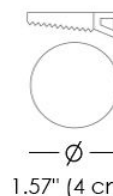

- Metal

Anvil Spot Slim CR

Collection of recessed LED ceiling spotlights with direct light that stand out for their slim design. Made in aluminum and available in matte white, matte black and gold. This is an UL Certified Lamp.