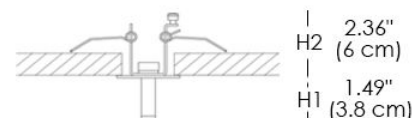

CERTIFICATION

MATERIALS

- Metal

Anvil Spot Slim CR

Collection of recessed LED ceiling spotlights with direct light that stand out for their slim design. Made in aluminum and available in matte white, matte black and gold. This is an UL Certified Lamp.