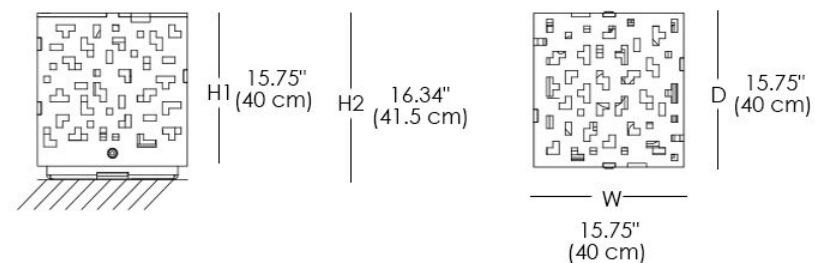

### MATERIALS

- Metal

**Ams 40**

Range of outdoor lamps with geometric forms. Made from corten steel or 316L stainless steel.  
This is a UL Certified Lamp.