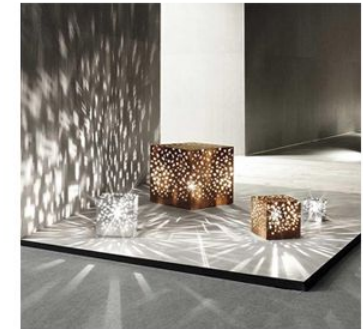

Ams 40 Corten Outdoor Floor Lamp (Quick Ship)

Designer - David Abad

FINISHES

Steel Finish - Metal

Corten Steel

LIGHT SOURCES

LED: 13W (E26)
Fluo.: 26W (E26))

CERTIFICATIONS

MATERIALS

- Metal

Ams 40

Range of outdoor lamps with geometric forms. Made from corten steel.
This is a UL Certified Lamp.