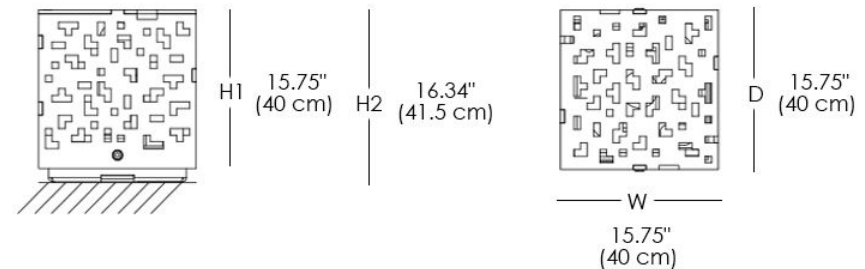

Ams 40 Corten Outdoor Floor Lamp (Quick Ship)

Designer - David Abad

FINISHES

Steel Finish - Metal

Corten Steel

LIGHT SOURCES

LED: 13W (E26)
Fluo.: 26W (E26))

CERTIFICATIONS

MATERIALS

- Metal

Ams 40

Range of outdoor lamps with geometric forms. Made from corten steel.
This is a UL Certified Lamp.