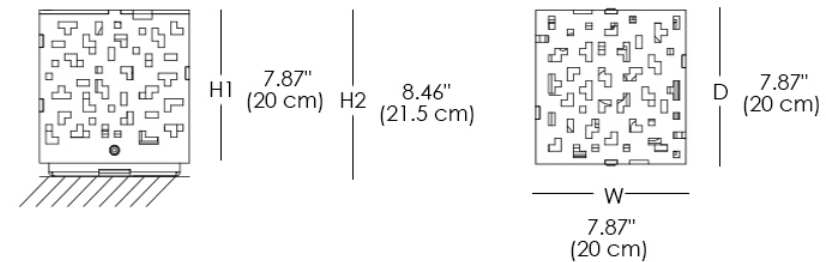

Fluo.: 18W (E26)

CERTIFICATIONS

MATERIALS

- Metal

Ams 20

Range of outdoor lamps with geometric forms. Made from corten steel or 316L stainless steel.
This is a UL Certified Lamp.