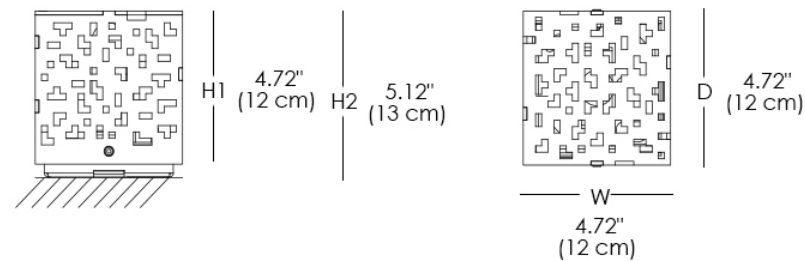

### MATERIALS

- Metal

Ams 12

Range of outdoor lamps with geometric forms. Made from corten steel or 316L stainless steel.  
This is an UL Certified Lamp.