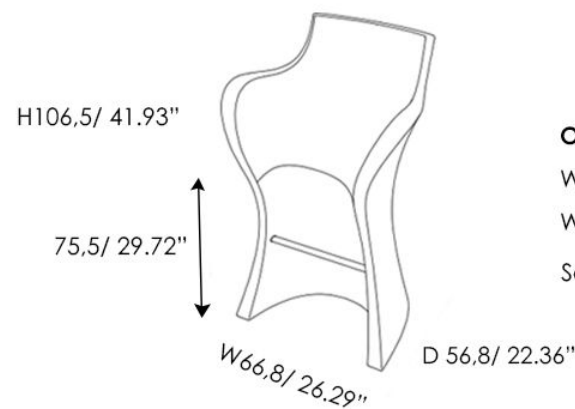

WOOPY

FINISHES

STRUCTURE FINISH: POLYETHYLENE

WHITE

BASALT GREY

PINE

MATERIALS

- POLYETHYLENE

WOOPY STOOL

The stool offers high seating,
generous backrest with connected armrests.

OVERALL DIMENSIONS

W 66,8 X D 56,8 X H 106,5 CM

W26.29" X D22.36" X H41.93"

Seat Height: 75,5/ 29.72"