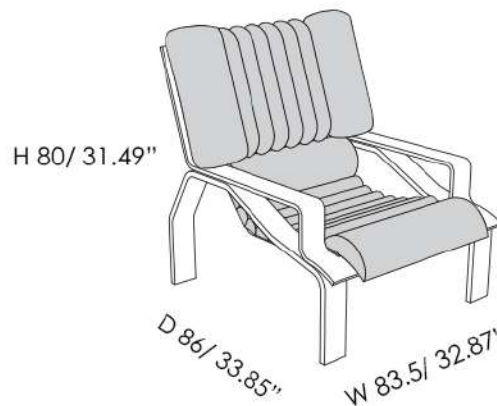

- LEATHER
- WOOD

DIMENSIONS:

WIDTH: 32.87" (83.5 CM)

DEPTH: 33.85" (86 CM)

HEIGHT: 31.49" (80 CM)