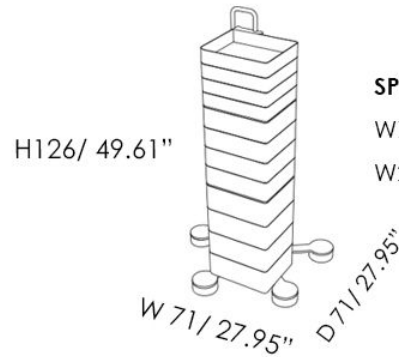

SPINNY

FINISHES

DRAWER FINISH: ABS

WHITE

RED

TORNADO GREY

BASE FINISH: STEEL

ALUMINUM

MATERIALS

- ABS
- STEEL

SPINNY STORAGE CABINET

A drawer unit, features a series of drawers that rotate up to 180 degree.
Painted steel base with, injection-molded ABS plastic drawers.

SPINNY ON CASTERS

W 71 X D 71 X H 126 CM
W 27.95" X D 27.95" X H 49.61"