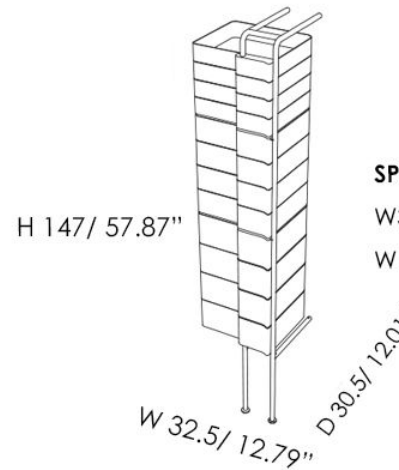

**MATERIALS**

- ABS
- STEEL

**SPINNY STORAGE CABINET**

A drawer unit, features a series of drawers that rotate up to 180 degree.  
Painted steel base with, injection-molded ABS plastic drawers.

**SPINNY ON CASTERS**

W 71 X D 71 X H 126 CM  
W 27.95" X D 27.95" X H 49.61"

**SPINNY STATIONARY**

W 32.5 X D 30.5 X H 147 CM  
W 12.79" X D 12.01" X H 57.87"