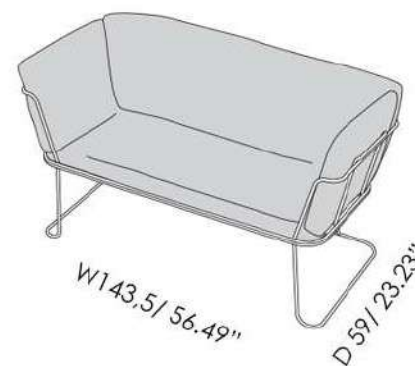

MERANO

FINISHES

STRUCTURE FINISH

SOFA FINISH

GORGEOUS FLUKSO

REMIX 3 KVADRAT

HERO KVADRAT

STEELCUT TRIO 3 KVADRAT

MERANO SOFA

The sofa becomes a comfortable and functional bench, always keeping only the lower frame with a cushion.

H80,5/ 31.69"

MATERIALS

- STEEL
- FABRIC
- LEATHER

PATIO KVADRAT

PANAMA LEATHER DANI

OVERALL DIMENSIONS

W 143,5 X D 59 X H 80,5 CM
W56.49" X D23.23" X H31.69"