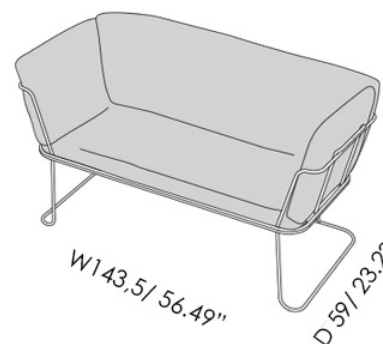

MERANO

MERANO OUTDOOR SOFA

The sofa becomes a comfortable and functional bench, always keeping only the lower frame with a cushion.

FINISHES

STRUCTURE FINISH

SOFA FINISH

SOLIDS & STRIPES SUNBRELLA

TSS5453 TSS5476 TSS5420

MATERIALS

- STEEL
- FABRIC

The outdoor version structure has the double treatment of galvanization, so it becomes resistant in outdoor use.

H80,5/ 31.69"

OVERALL DIMENSIONS

W 143,5 X D 59 X H 80,5 CM
W56.49" X D23.23" X H31.69"