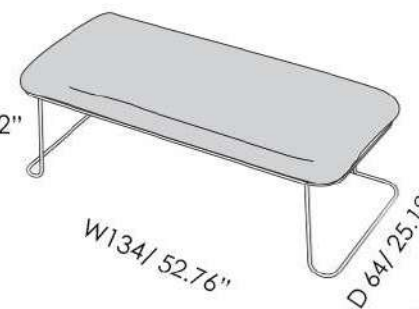

HERO KVADRAT

THE311 THE211 THE931 THE541 THE791 THE711

STEELCUT TRIO 3 KVADRAT

TST133 TST195 TST205 TST976 TST716 TST526

MERANO BENCH

A comfortable and functional bench,
always keeping only the lower frame with a cushion.

MATERIALS

- STEEL
- FABRIC
- LEATHER

OVERALL DIMENSIONS

W 134 X D 64 X H 44,5 CM
W52.76" X D25.19" X H17.52"

PATIO KVADRAT

TPT220 TTPT150 TPT450 TPT970

PANAMA LEATHER DANI

LN5210 LN5310 LN5300 LN5320 LN5080 LN5506 LN5220 LN5428