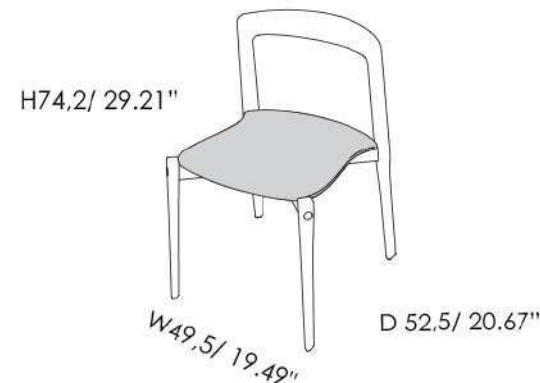

HELIX

FINISHES

PLATINUM FLUKSO

GORGEOUS FLUKSO

REMIX 3 KVADRAT

HERO KVADRAT

STEELCUT TRIO 3 KVADRAT

HELIX CHAIR

A chair made of solid wood, whose back leg is explicitly inspired by the propeller of early 20th century aircraft.

WOODEN SEAT

UPHOLSTERY SEAT

OVERALL DIMENSIONS:

W 49,5 X D 52,5 X H 74,2 CM
W 19.49" X D 20.67" X H 29.21"