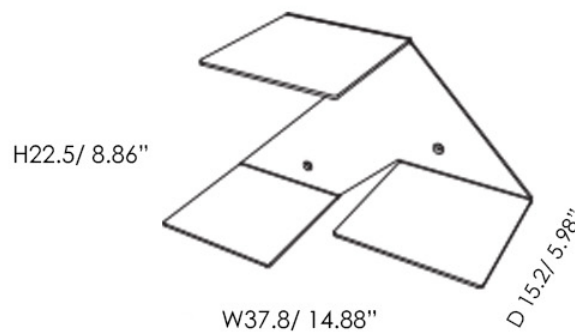

FIN

FINISHES

SHELF FINISH: STEEL

WHITE

ANTHRACITE GREY

MATERIALS

- STEEL

FIN WALL SHELF

A modular bookshelf that disappears into the wall creating arrangements where the books look as if they are suspended in mid-air.

Made of painted sheet steel.

OVERALL DIMENSIONS: W 37.8 X D 15.2 X H 22.5 CM
W14.88" X D5.98" X H8.86"