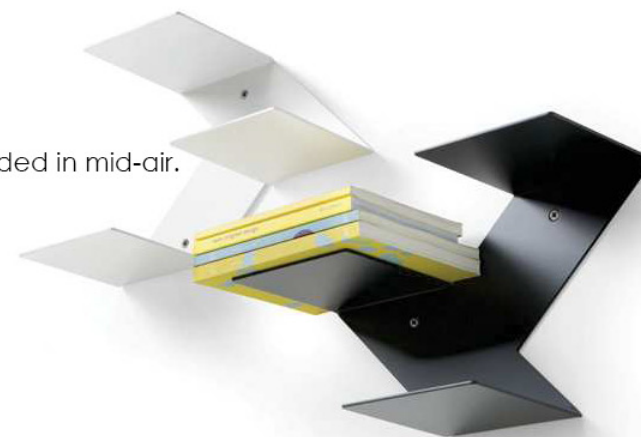

FIN

FINISHES

SHELF FINISH: STEEL

WHITE

ANTHRACITE GREY

MATERIALS

- STEEL

FIN WALL SHELF

A modular bookshelf that disappears into the wall creating arrangements where the books look as if they are suspended in mid-air.

Made of painted sheet steel.

OVERALL DIMENSIONS: W 37.8 X D 15.2 X H 22.5 CM
W14.88" X D5.98" X H8.86"