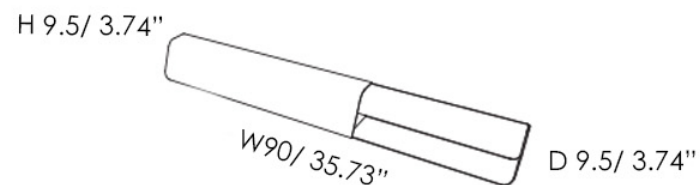

DOCK

FINISHES

COLOR: STEEL

WHITE

ANTHRACITE GREY

MATERIALS

- STEEL

DOCK COAT RACK

A folded sheet steel wall accessory,
featuring two sections serves as,

- A four-hook coat rack and
- A shelf for small items.

Can also be used as a magnetic board.

OVERALL DIMENSIONS: W 90 X D 9.5 X H 9.5 CM
W35.73" X D3.74" X H3.74"