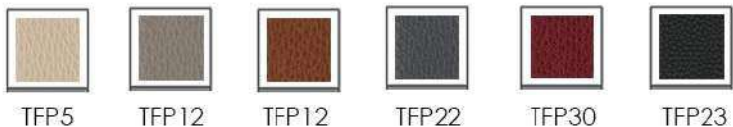

**CROSSED**

FINISHES

**PLATINUM FLUKSO**

**GORGEOUS FLUKSO**

**REMIX 3 KVADRAT**

**HERO KVADRAT**

**STEELCUT TRIO 3 KVADRAT**

**CROSSED POUF**

Soft padded pouf with contrasting cross stitching. Available in two versions with square and rectangular bases, that can be mixed and matched, to create various shape and color arrangements.

**SQUARE CROSSED POUF**  
W 50 X D 50 X H 40 CM  
W19.69" X D19.69" X H15.75"