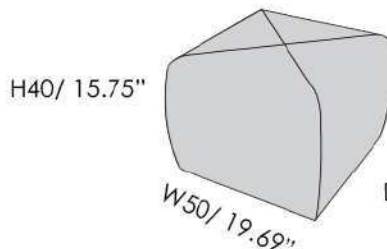

Soft padded pouf with contrasting cross stitching. Available in two versions with square and rectangular bases, that can be mixed and matched, to create various shape and color arrangements.

**SQUARE CROSSED POUF**  
W 50 X D 50 X H 40 CM  
W19.69" X D19.69" X H15.75"

**RECTANGULAR CROSSED POUF**  
W 50 X D 1000 X H 40 CM  
W19.69" X D39.37" X H15.75"

**PANAMA LEATHER DANI**