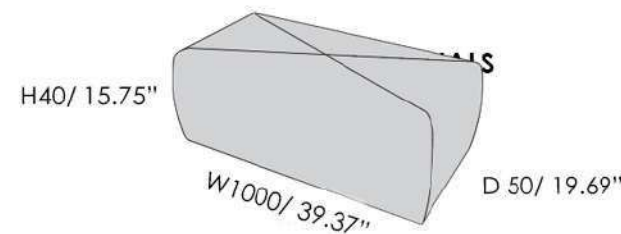

Soft padded pouf with contrasting cross stitching. Available in two versions with square and rectangular bases, that can be mixed and matched, to create various shape and color arrangements.

**SQUARE CROSSED POUF**  
W 50 X D 50 X H 40 CM  
W19.69" X D19.69" X H15.75"

**RECTANGULAR CROSSED POUF**  
W 50 X D 1000 X H 40 CM  
W19.69" X D39.37" X H15.75"

**PANAMA LEATHER DANI**