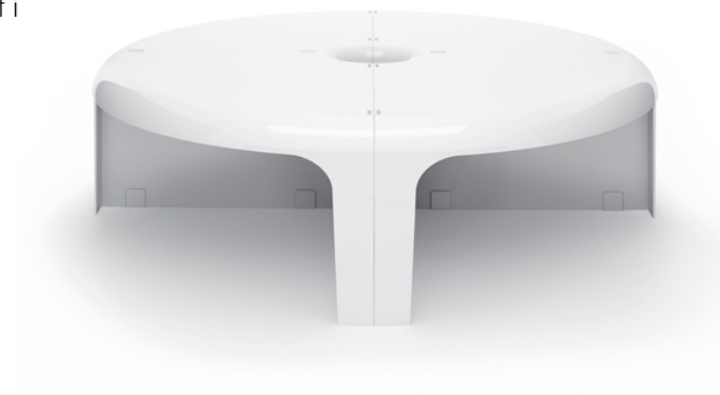

4/4

4/4 COFFEE TABLE

Curved lines, glossy plastic, and the simplicity of i make the four elements that compose it, a round coffee table, a serpentine table, a modular bookcase, or corner shelves.

FINISHES

STRUCTURE FINISH: ABS

WHITE

RED

HONEY

CUMIN

MATERIALS

- ABS

H30 /11.81"

D100 /39.37"

W100 /39.37"

OVERALL DIMENSIONS: (W 100 X D 100 X H 30 CM)
(W39.37" X D39.37" X H11.81")