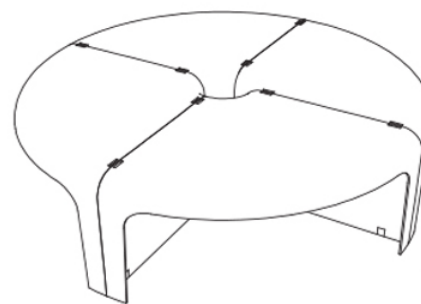

4/4

4/4 COFFEE TABLE

Curved lines, glossy plastic, and the simplicity of i make the four elements that compose it, a round coffee table, a serpentine table, a modular bookcase, or corner shelves.

FINISHES

STRUCTURE FINISH: ABS

WHITE

RED

HONEY

CUMIN

MATERIALS

- ABS

H30 /11.81"

D100 /39.37"

W100 /39.37"

OVERALL DIMENSIONS: (W 100 X D 100 X H 30 CM)
(W39.37" X D39.37" X H11.81")